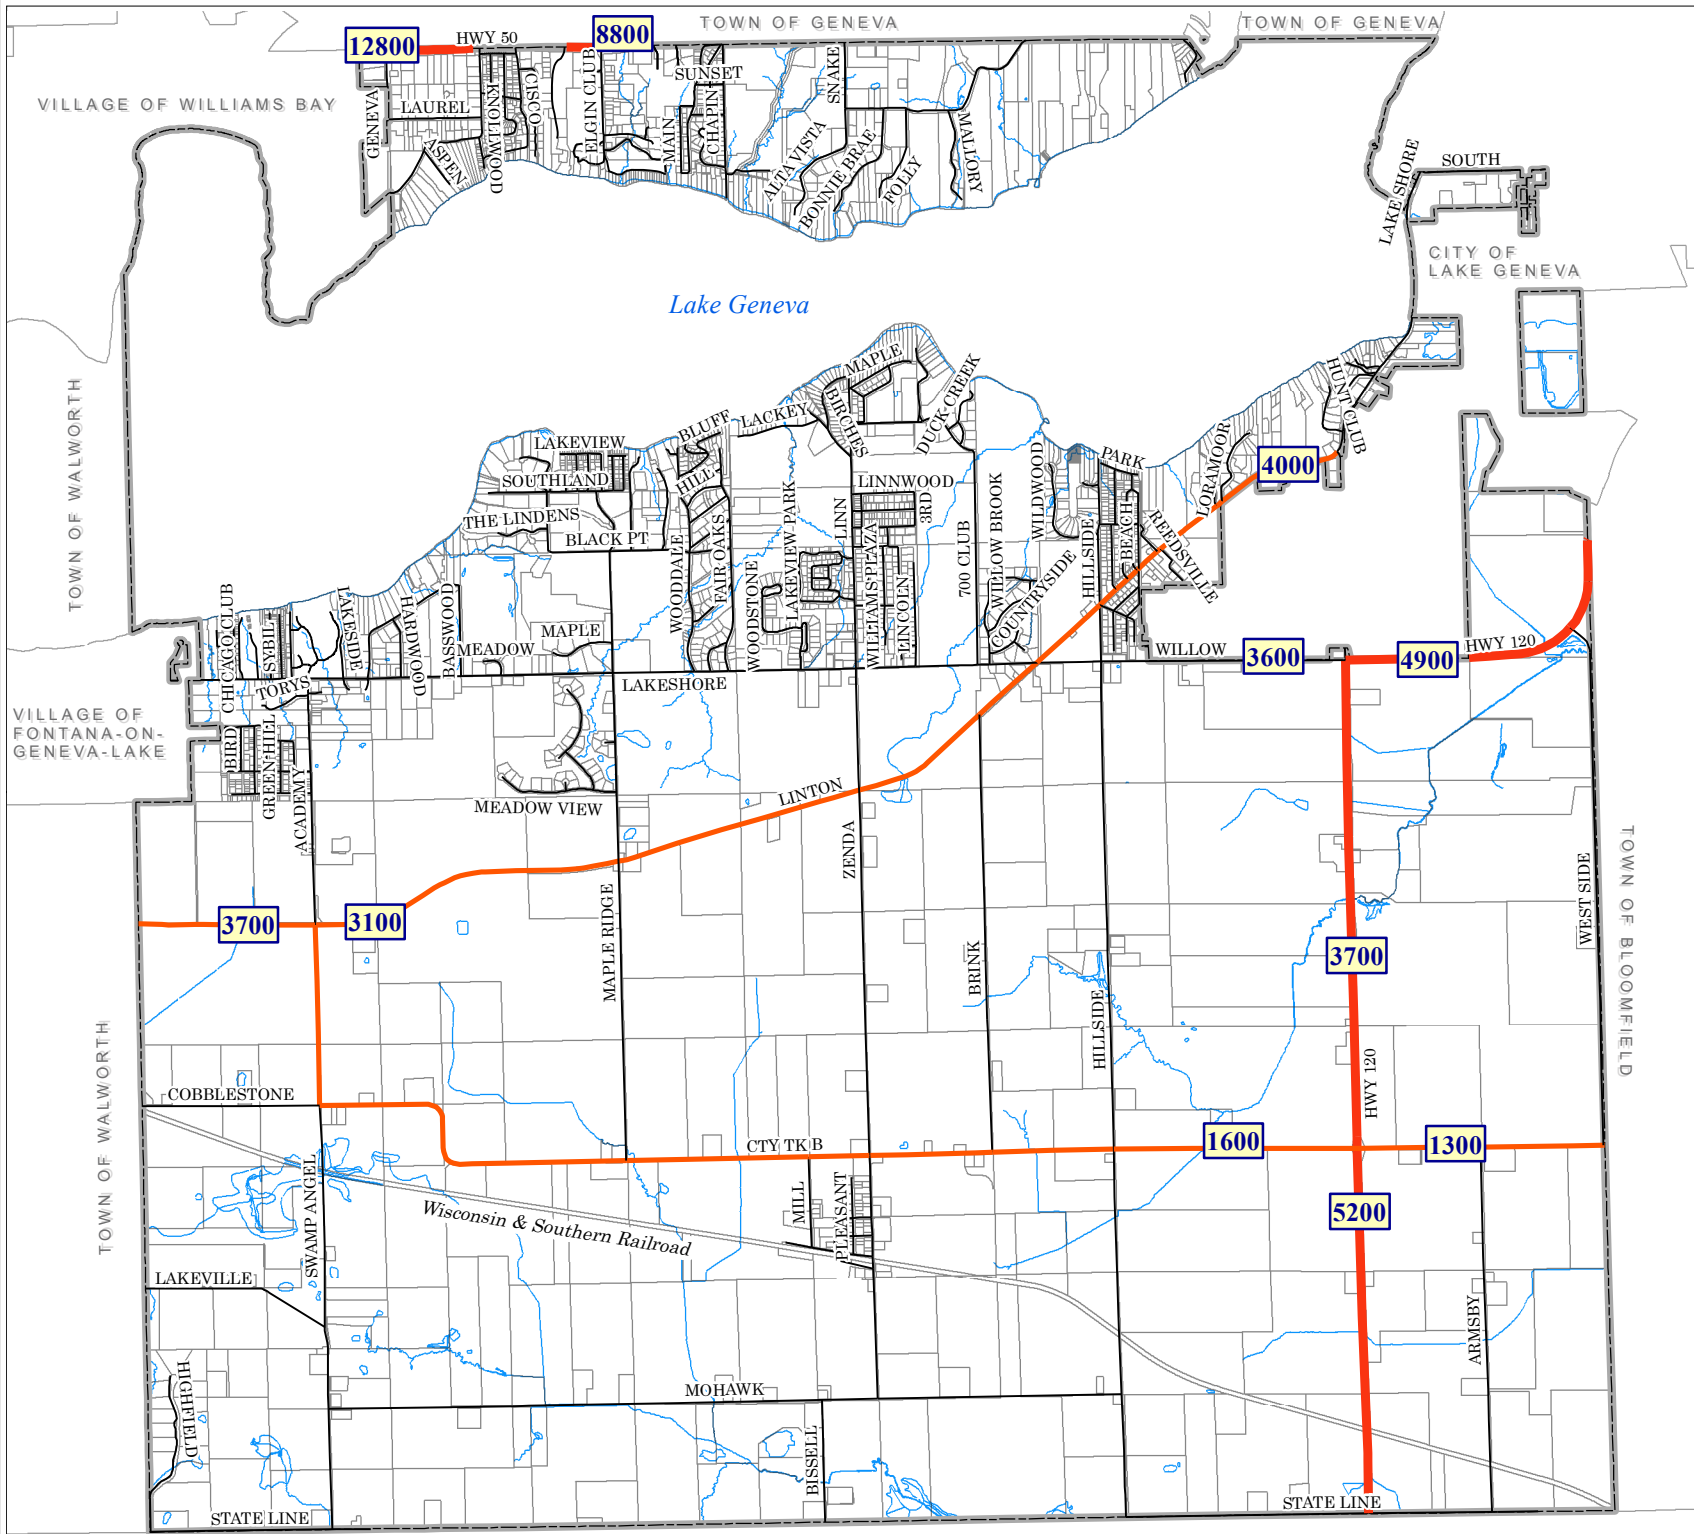

TOWN OF LINN

Walworth County, Wisconsin
Transportation Map - 2017

- State Highway
- County Highway
- Other
- WI DOT Traffic Counts
- Town of Linn Boundary
- Town of Linn Parcels
- Rivers & Streams

Created: January 22, 2017

The information shown on this map is for planning purposes only. Any other use of this information displayed is the responsibility of the user and to be used at their own risk. There is no guarantee of accuracy in the data of this map.